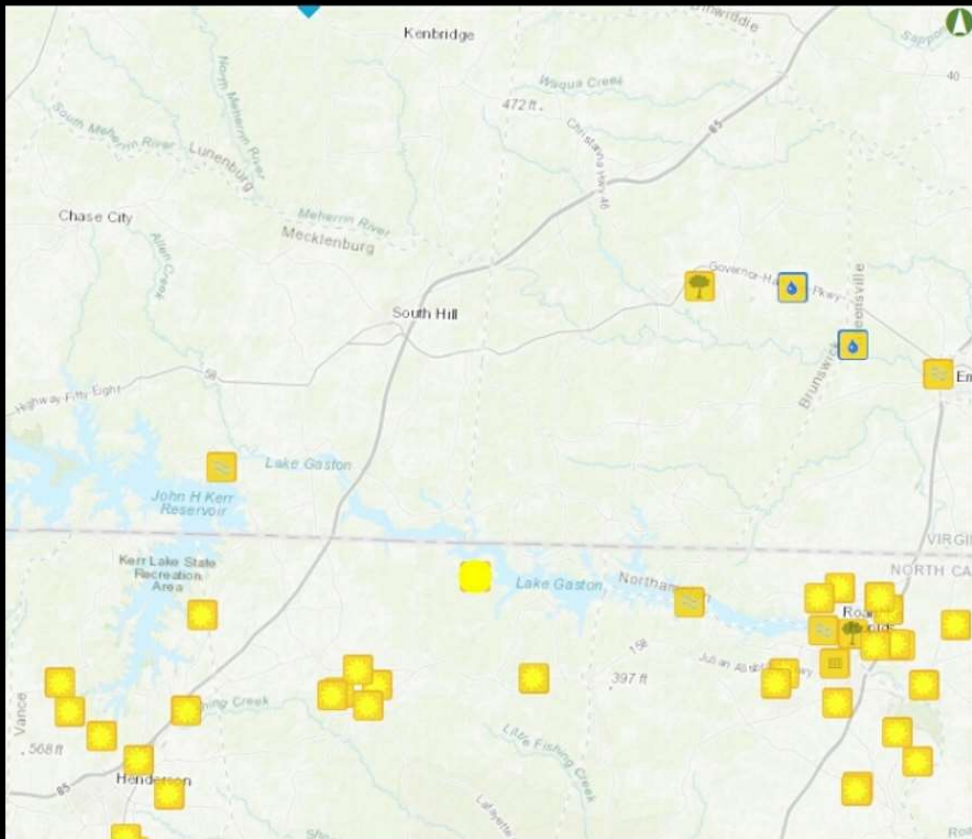

Solar Farm Feasibility Studies
140 Acres
Crawley Family
Charlotte, Virginia